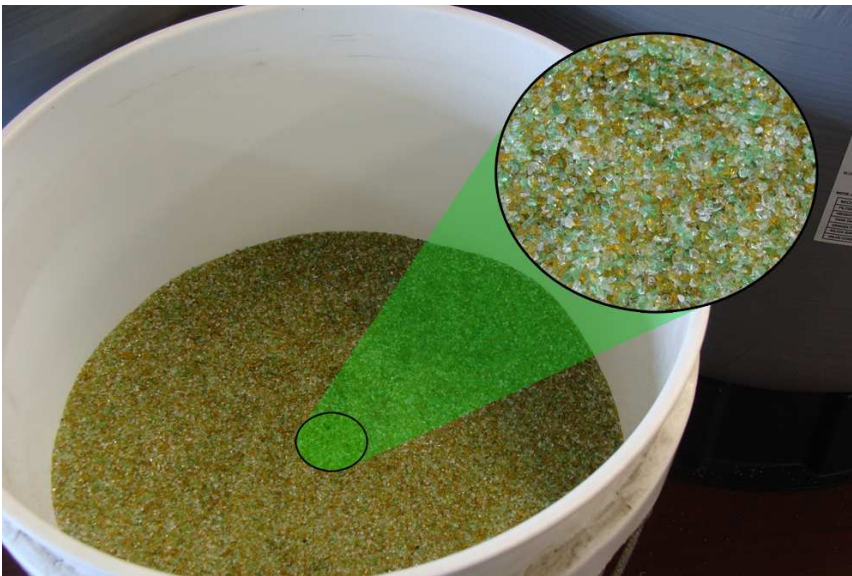

- Ideal for Swimming Pool or Spa Pool filtration
- Superior to traditional sand filtration
- Made from recycled materials
- Removes Finer Particles than sand, providing better water clarity
- Reduces turbidity by up to 25%*
- Requires 20% less water to backwash*

Made from 100% Recycled Glass

Density: 2500kg / m³

Coefficient of Uniformity: <1.30

Estimated Sphericity: 0.30 – 0.50, angular to sub-angular

Porosity: 48%

Effective Sizes: 1.2 – 1.6mm

Typical Analysis: Na₂O 14.5%, CaO 10%, MgO <1%, Al₂O₃ 2%, SO₃ <1%, SiO₂ Balance